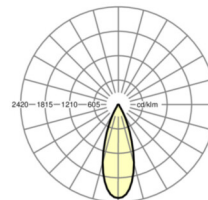

LIGHTING TECHNOLOGY

Placement	LED, Colour rendering/Light colour CRI ≥ 90 / 3000K
Colour tolerance (MacAdam)	3SDCM
Nominal luminous flux	6436lm
LED service life	50000h L80/B10 (Tq 25°C)
Luminaire luminous efficiency	93lm/W
UGR lat./long.	24.7 / 24.7

MECHANICS

Housing colour	traffic white RAL 9016
Dimensions (LxWxDxH)	765mm x 55mm x 201mm
Weight (net)	2.5kg
Swivel and turn area (x/y/z)	+ 90° / 0° / 335°
Type of installation	Mounting rail system installation, Light structure

Dimensions

L	765 mm	Length
B	55 mm	Width
H	201 mm	Height

DEEP-LINK

<https://www.regiolux.de/en/article/19105504030>

Reference	LED 6400lm 930
ηLB	100 %
Φ ↓/↑	100 % / 0 %
UGR lat./long.	24.7 / 24.7